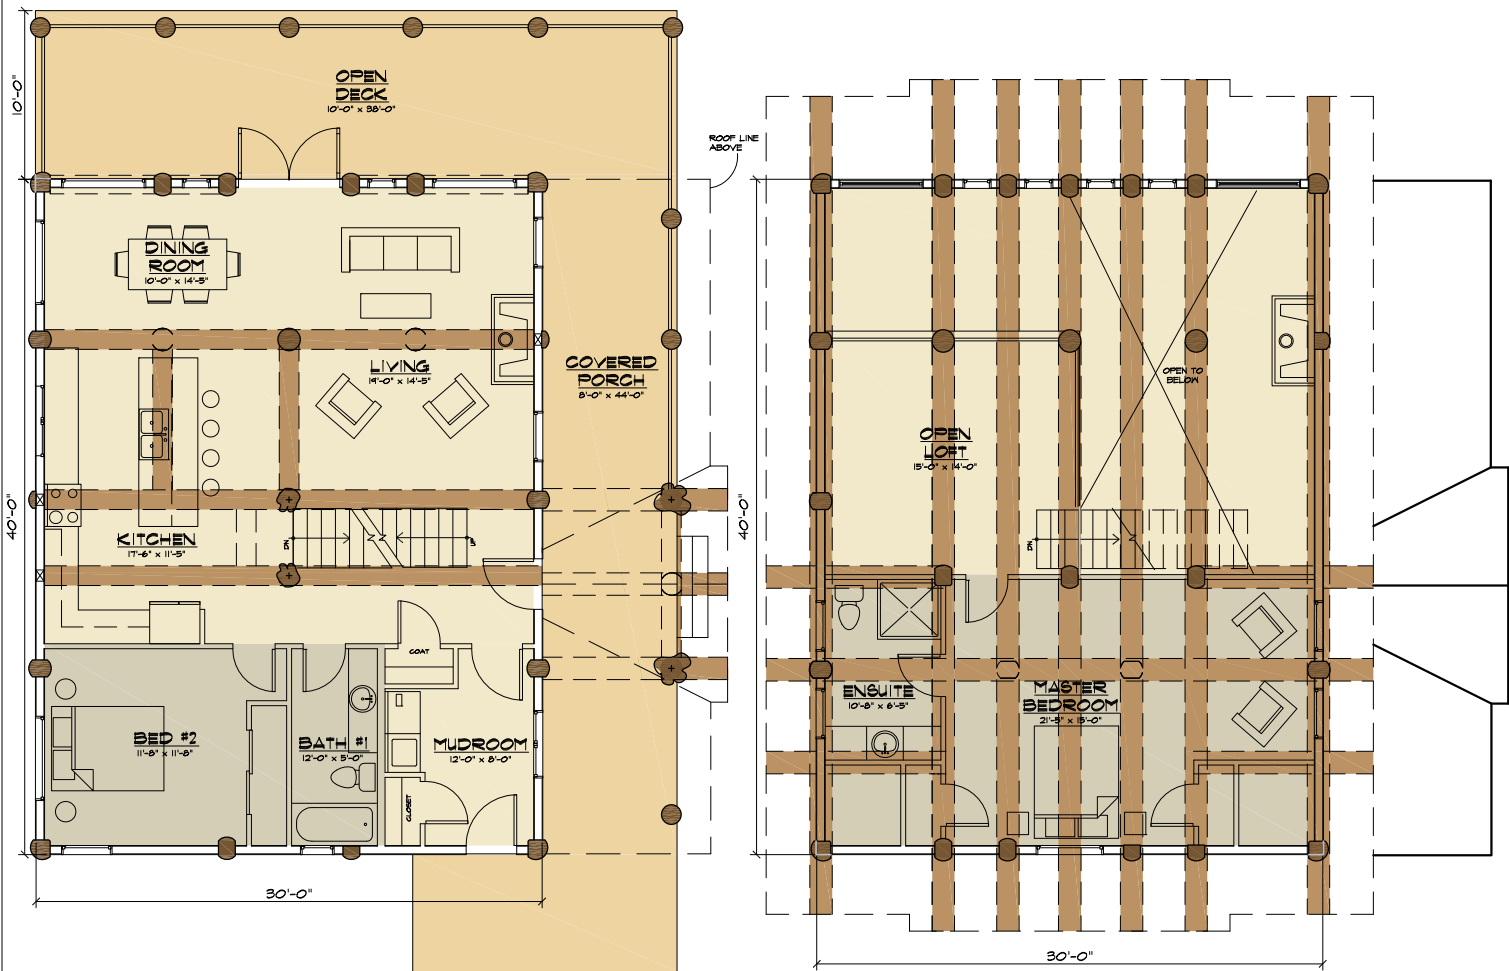

THE BATTLE RIVER

TYEE HOMES
 PO BOX 336
 KIMBERLEY BC, VIA 2Y9
 250-427-0510
 1-855-TYEELOG

info@tyeeloghomes.com
 www.tyeehomes.com

THE BATTLE RIVER

2 BED, 2 BATH

MAIN FLOOR: 1205 SQ FT
 UPPER FLOOR: 725 SQ FT

TOTAL: 1930 SQ FT