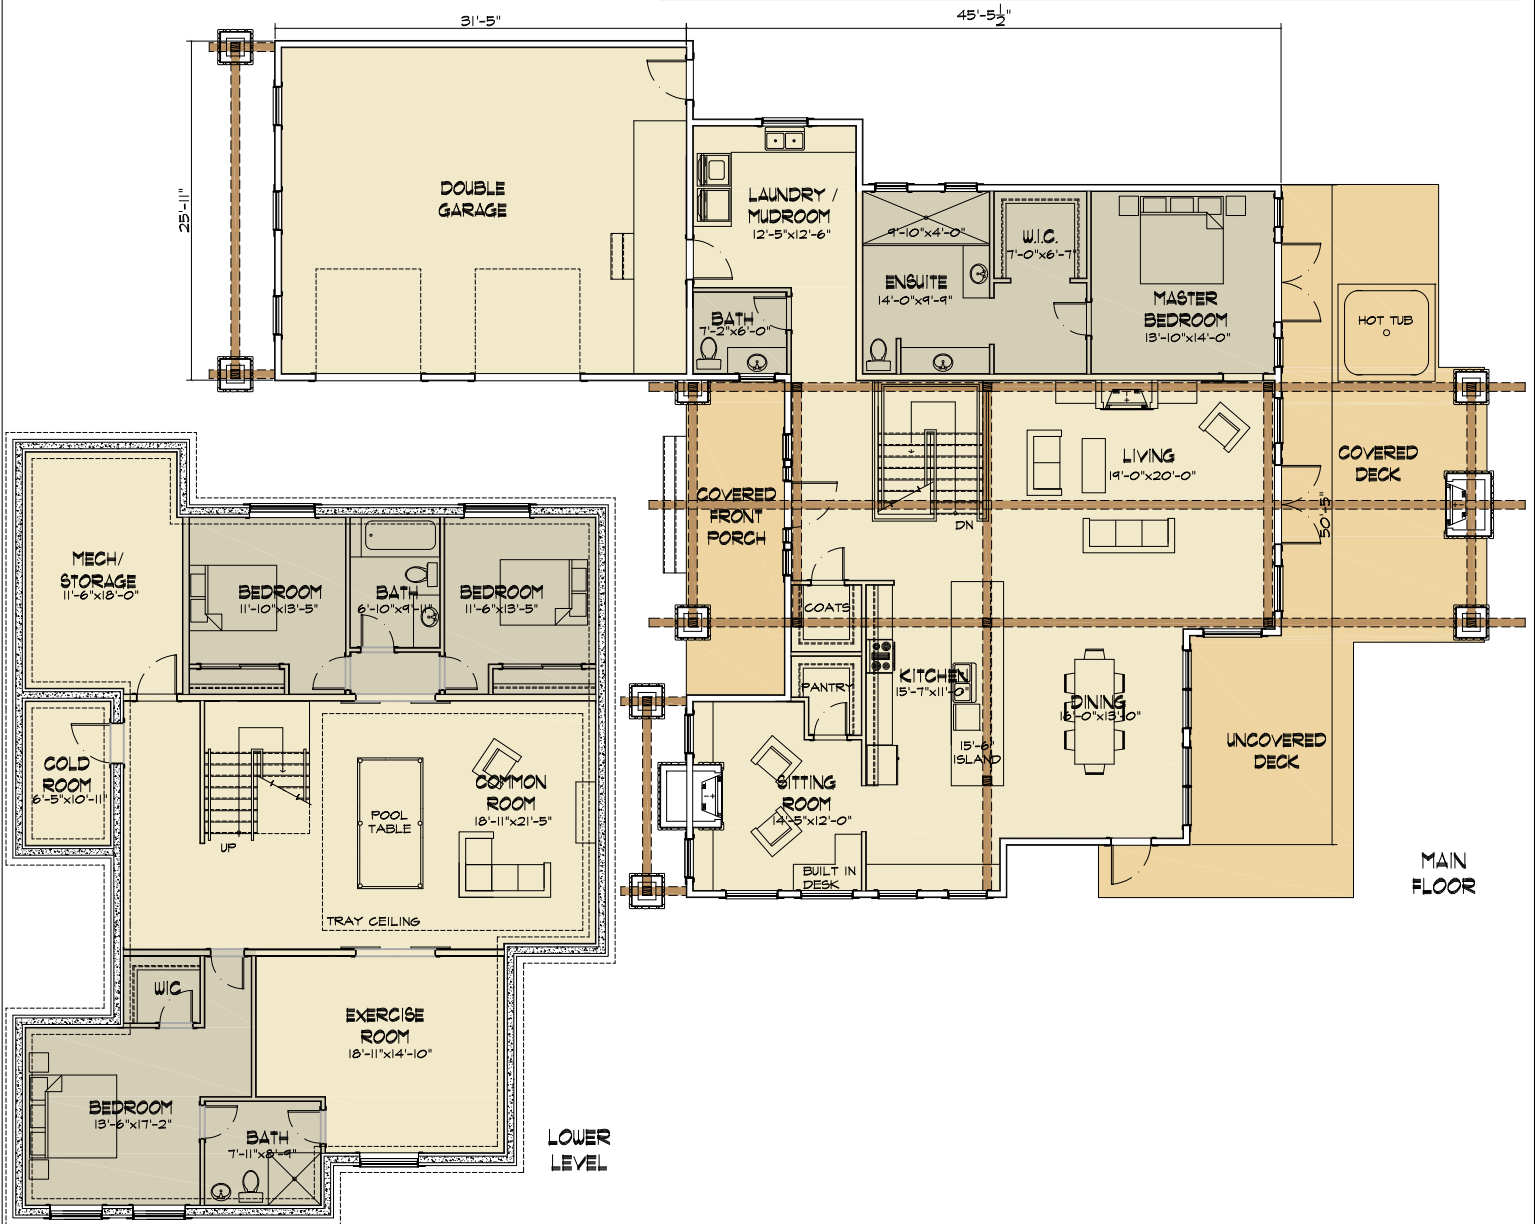

THE PINE VALLEY

TYEE HOMES
 PO BOX 336
 KIMBERLEY BC, VIA 2Y9
 250-427-0510
 1-855-TYEELOG

info@tyeeloghomes.com
 www.tyeehomes.com

THE PINE VALLEY

4 BED, 4 BATH

LOWER LEVEL: 2212 SQ FT
 MAIN FLOOR: 2161 SQ FT

TOTAL: 4373 SQ FT