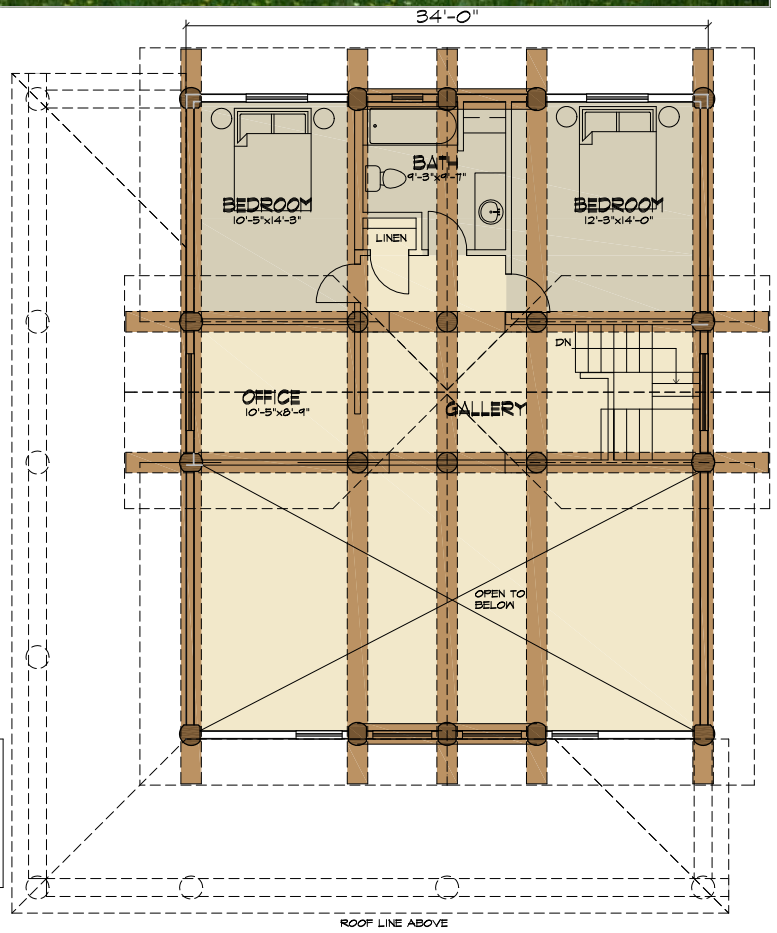

THE ROCKY MOUNTAIN HOUSE

TYEE HOMES
 PO BOX 336
 KIMBERLEY BC, VIA 2Y9
 250-427-0510
 1-855-TYEELOG

info@tyeeloghomes.com
 www.tyeehomes.com

THE ROCKY MOUNTAIN HOUSE

4 BED, 3 BATH

MAIN FLOOR: 1421 SQ FT
 UPPER FLOOR: 754 SQ FT

TOTAL: 2175 SQ FT