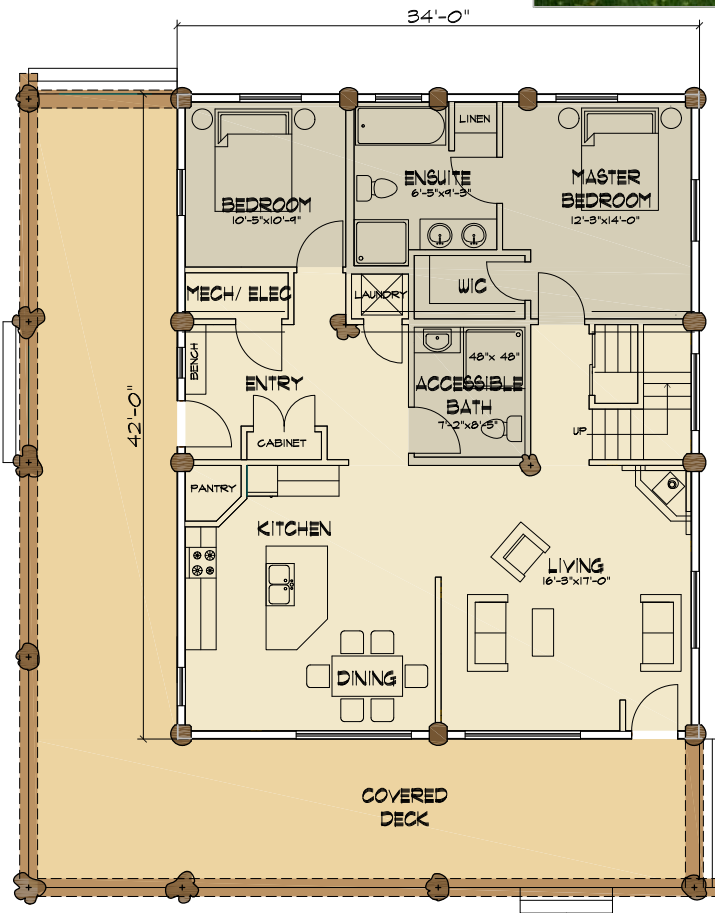

THE ROCKY MOUNTAIN HOUSE

TYEE HOMES
 PO BOX 336
 KIMBERLEY BC, VIA 2Y9
 250-427-0510
 1-855-TYEELOG

info@tyeeloghomes.com
 www.tyeehomes.com

THE ROCKY MOUNTAIN HOUSE

4 BED, 3 BATH

MAIN FLOOR: 1421 SQ FT
 UPPER FLOOR: 754 SQ FT

TOTAL: 2175 SQ FT