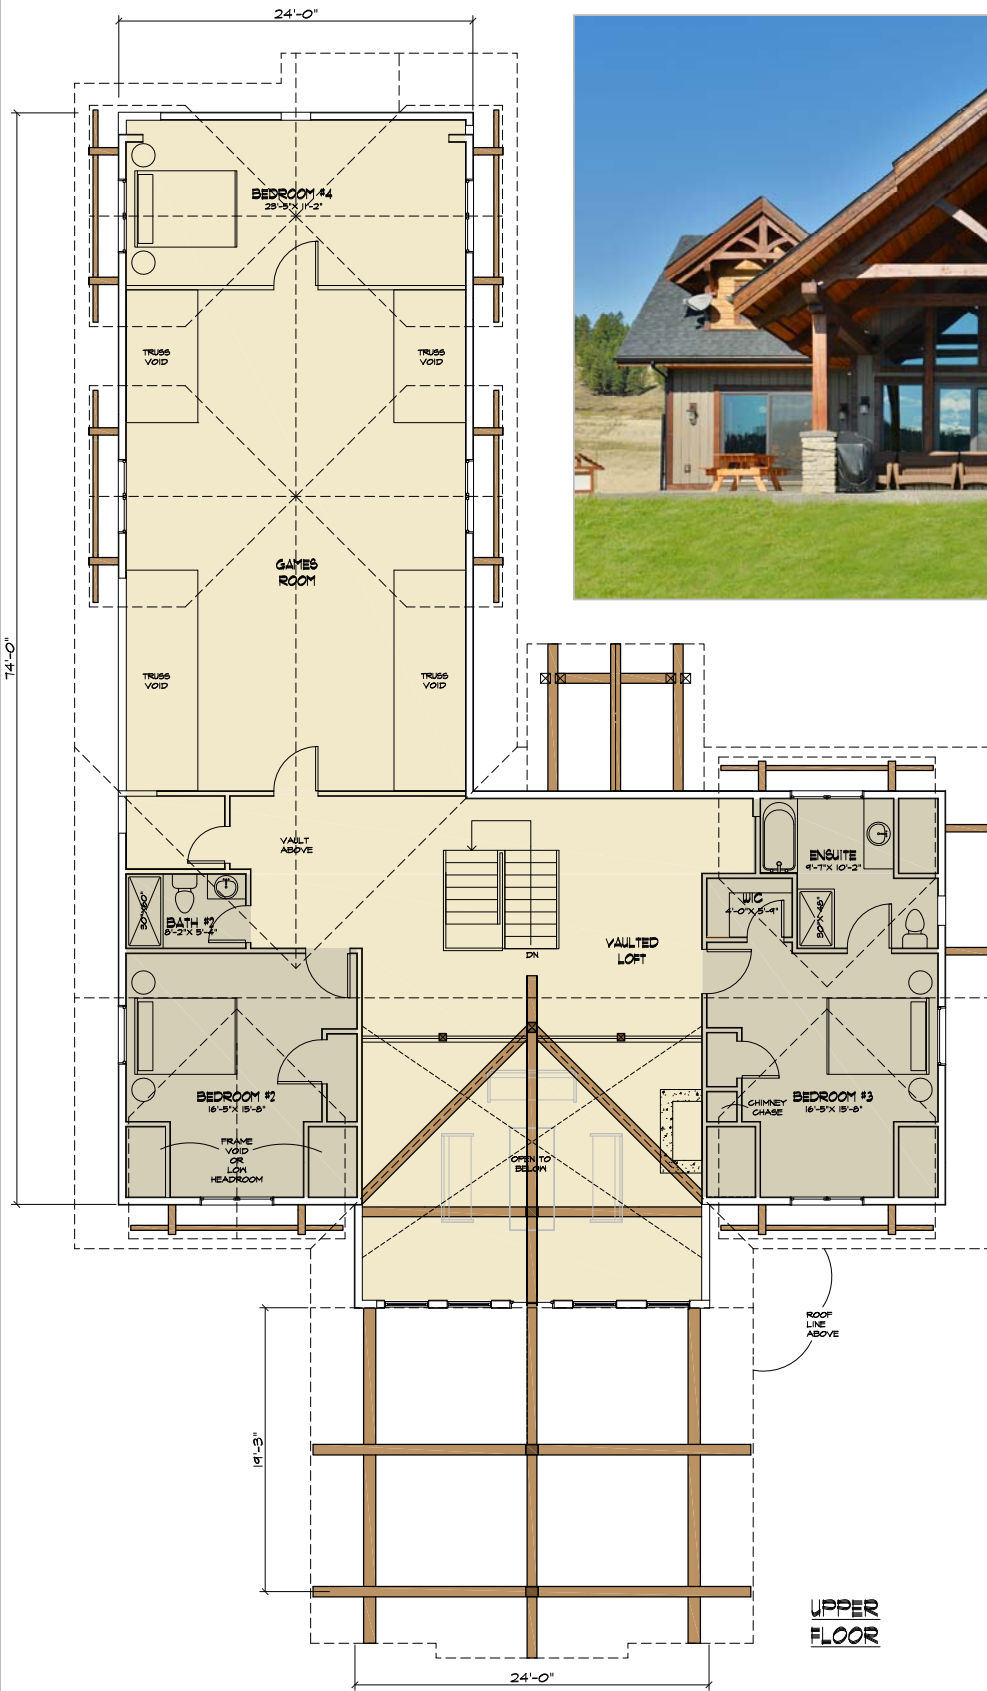

THE SOUTH COUNTRY

MAIN FLOOR

TYEE HOMES
 PO BOX 336
 KIMBERLEY BC, VIA 2Y9
 250-427-0510
 1-855-TYEELOG

info@tyeelohomes.com
 www.tyeehomes.com

THE SOUTH COUNTRY

3 BED, 4 BATH

MAIN FLOOR: 1928 SQ FT
 UPPER FLOOR: 2021 SQ FT

TOTAL: 3949 SQ FT

UPPER FLOOR

TYEE HOMES
 PO BOX 336
 KIMBERLEY BC, VIA 2Y9
 250-427-0510
 1-855-TYEELOG

info@tyeeloghomes.com
 www.tyeehomes.com

THE SOUTH COUNTRY

3 BED, 4 BATH

MAIN FLOOR: 1928 SQ FT
 UPPER FLOOR: 2021 SQ FT

TOTAL: 3949 SQ FT