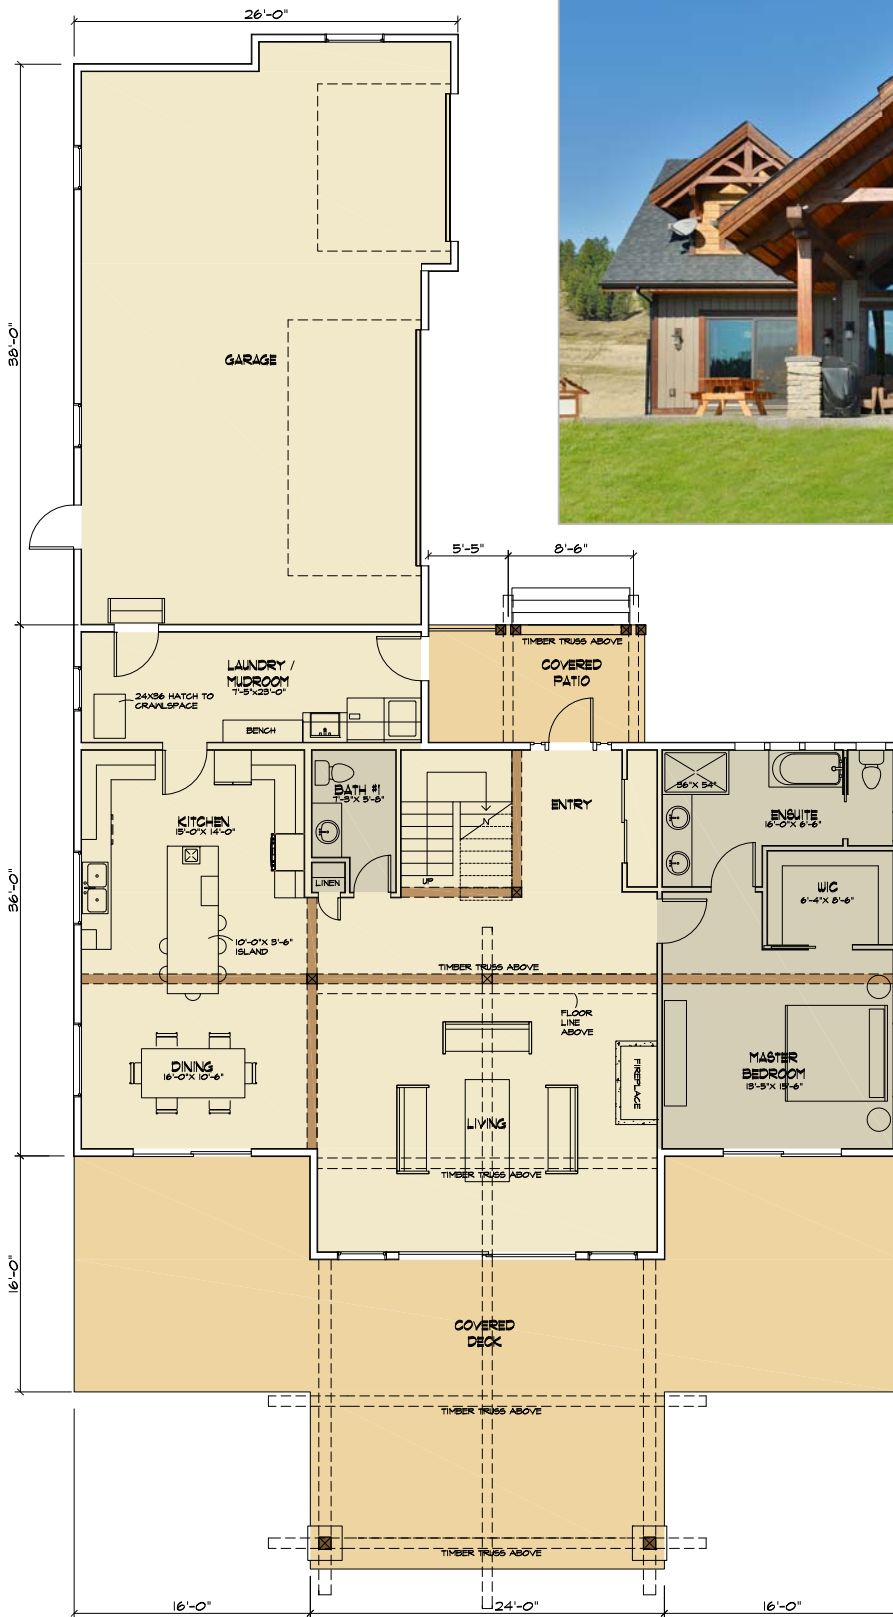

THE SOUTH COUNTRY

MAIN FLOOR

TYEE HOMES
 PO BOX 336
 KIMBERLEY BC, VIA 2Y9
 250-427-0510
 1-855-TYEELOG

info@tyeelohomes.com
 www.tyeehomes.com

THE SOUTH COUNTRY

3 BED, 4 BATH

MAIN FLOOR: 1928 SQ FT
 UPPER FLOOR: 2021 SQ FT

TOTAL: 3949 SQ FT

UPPER FLOOR

TYEE HOMES
 PO BOX 336
 KIMBERLEY BC, VIA 2Y9
 250-427-0510
 1-855-TYEELOG

info@tyeeloghomes.com
 www.tyeehomes.com

THE SOUTH COUNTRY

3 BED, 4 BATH

MAIN FLOOR: 1928 SQ FT
 UPPER FLOOR: 2021 SQ FT

TOTAL: 3949 SQ FT