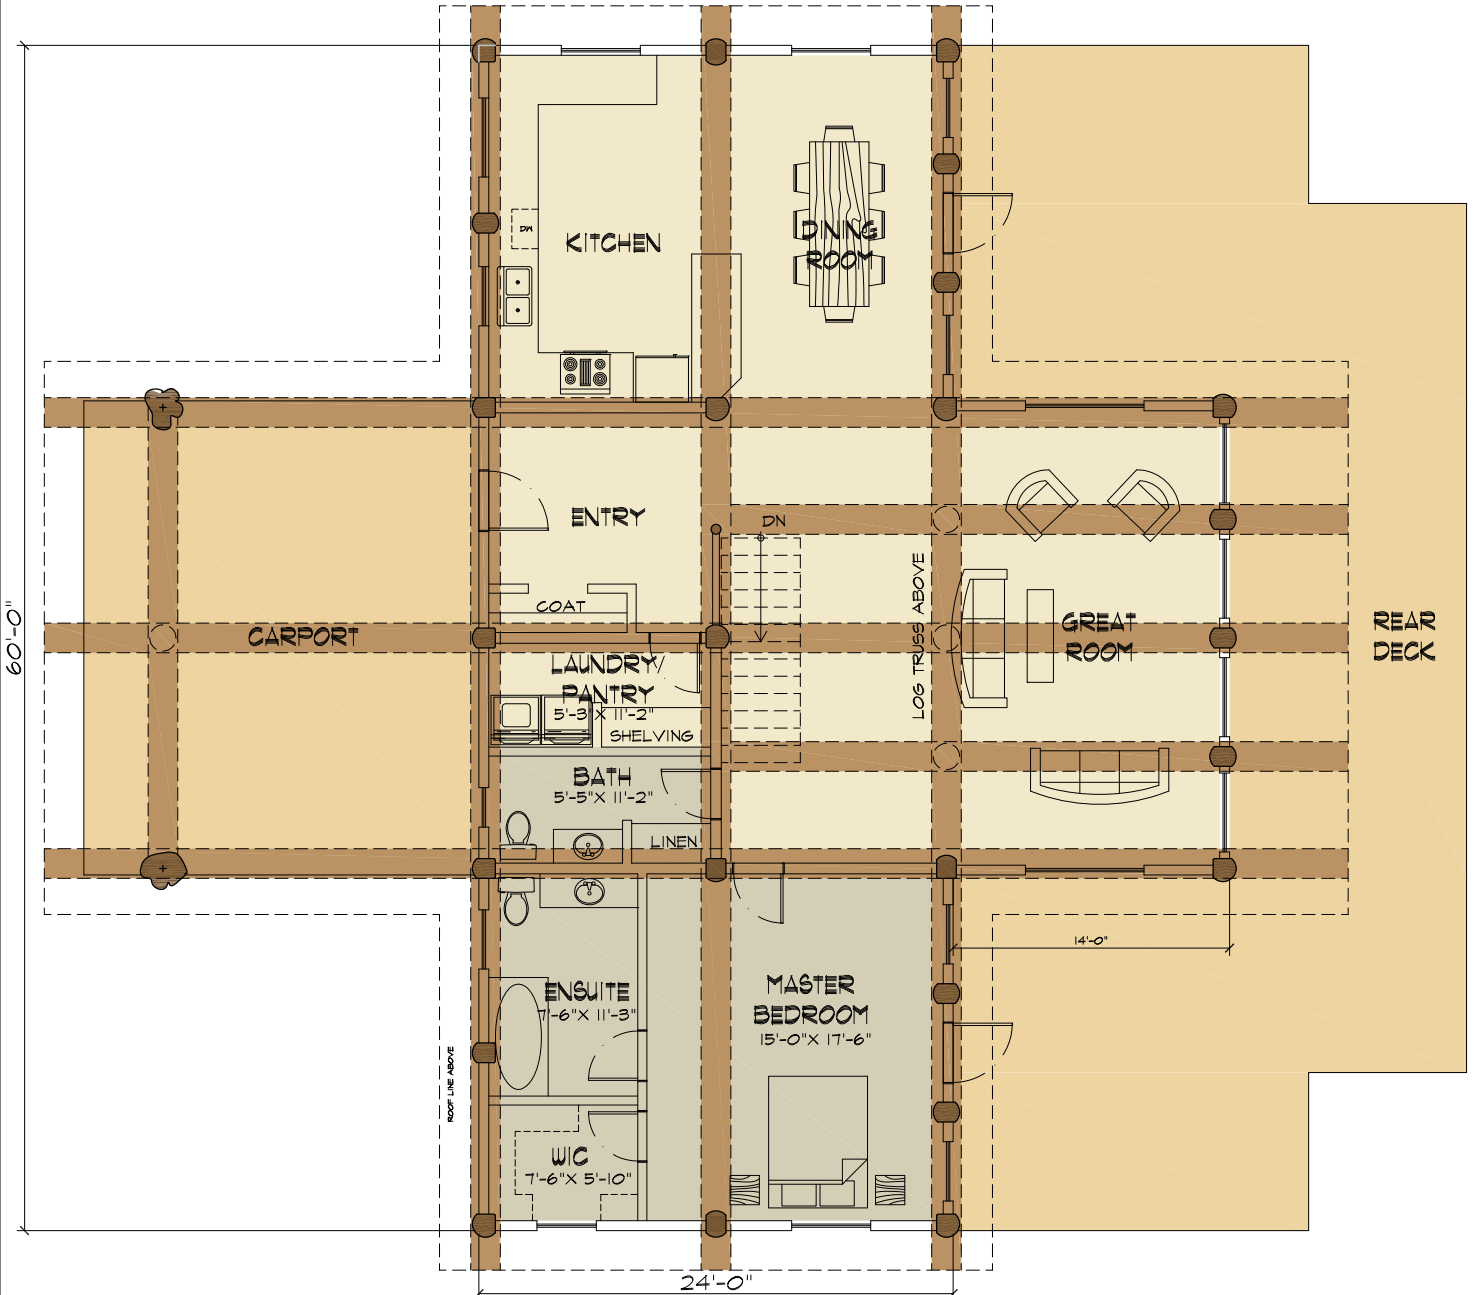

THE KOOTENAY LAKE

TYEE HOMES
 PO BOX 336
 KIMBERLEY BC, VIA 2Y9
 250-427-0510
 1-855-TYEELOG

info@tyeeloghomes.com
 www.tyeehomes.com

THE KOOTENAY LAKE

3 BED, 3 BATH
 OPTIONAL LOWER LEVEL:
 INCLUDES 2 BEDROOMS AND 1 FULL BATH
 (OPTIONAL) LOWER LEVEL: 1776 SQ FT
 MAIN FLOOR: 1776 SQ FT
 TOTAL: 3552 SQ FT