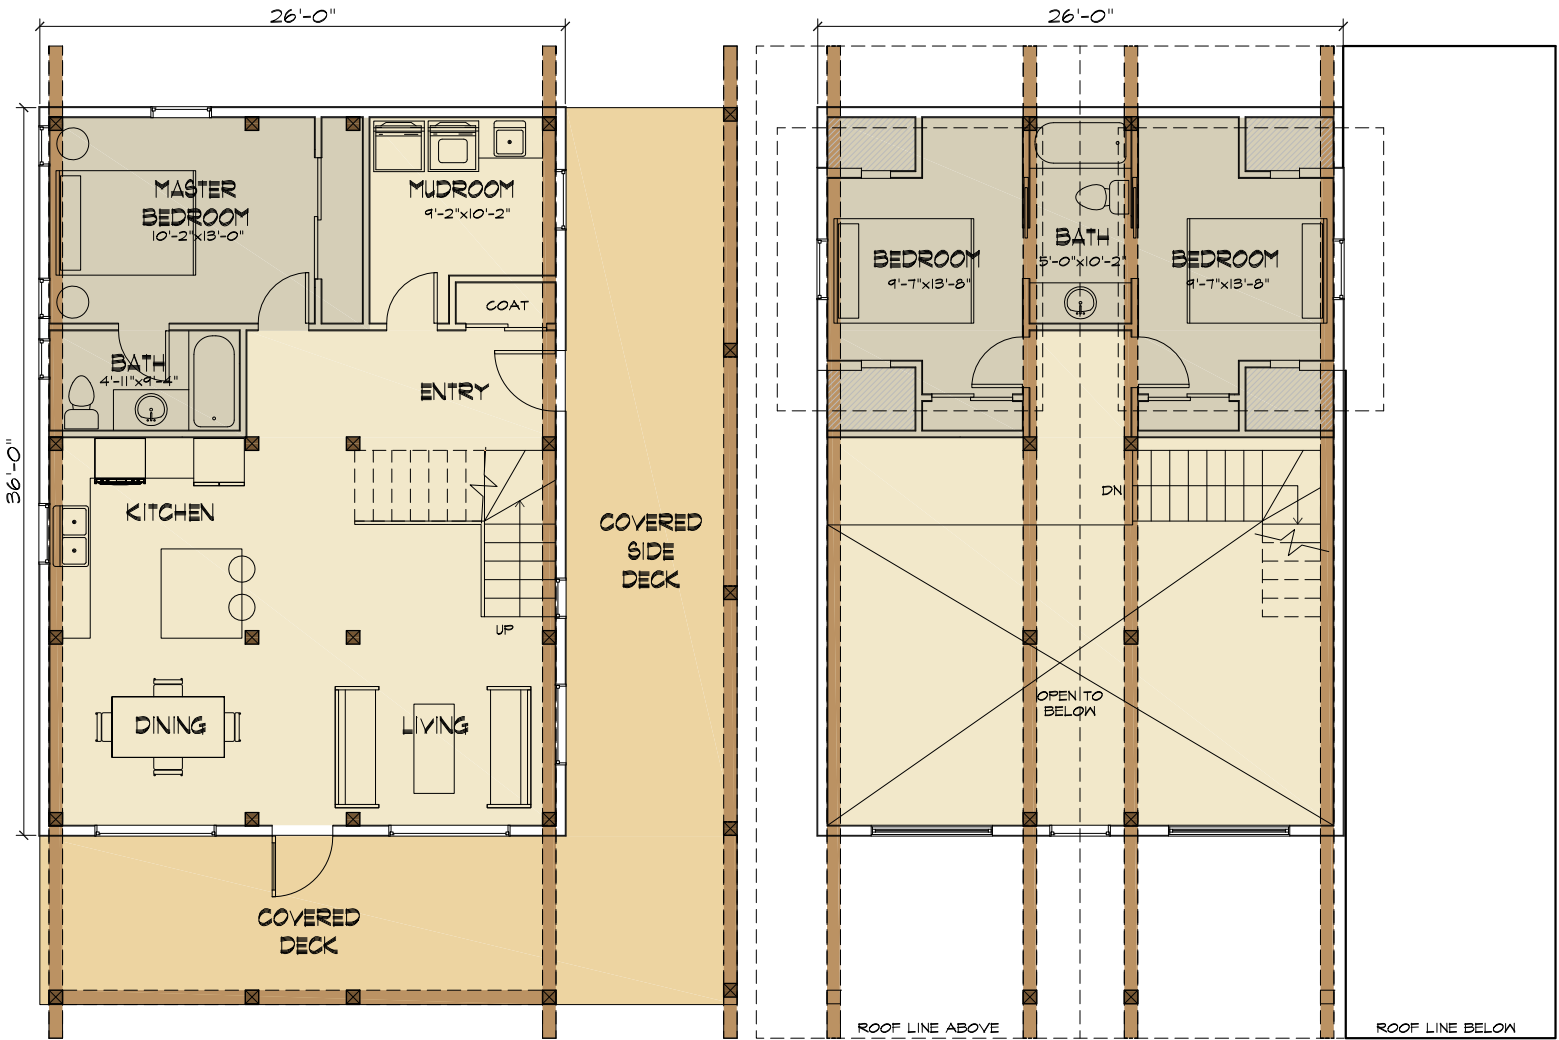

THE SWEETWATER

TYEE HOMES
PO BOX 336
KIMBERLEY BC, VIA 2Y9
250-427-0510
1-855-TYEELOG

info@tyeeloghomes.com
www.tyeehomes.com

THE SWEETWATER

3 BED, 2 BATH

MAIN FLOOR: 936 SQ FT
LOFT FLOOR: 430 SQ FT

TOTAL: 1366 SQ FT