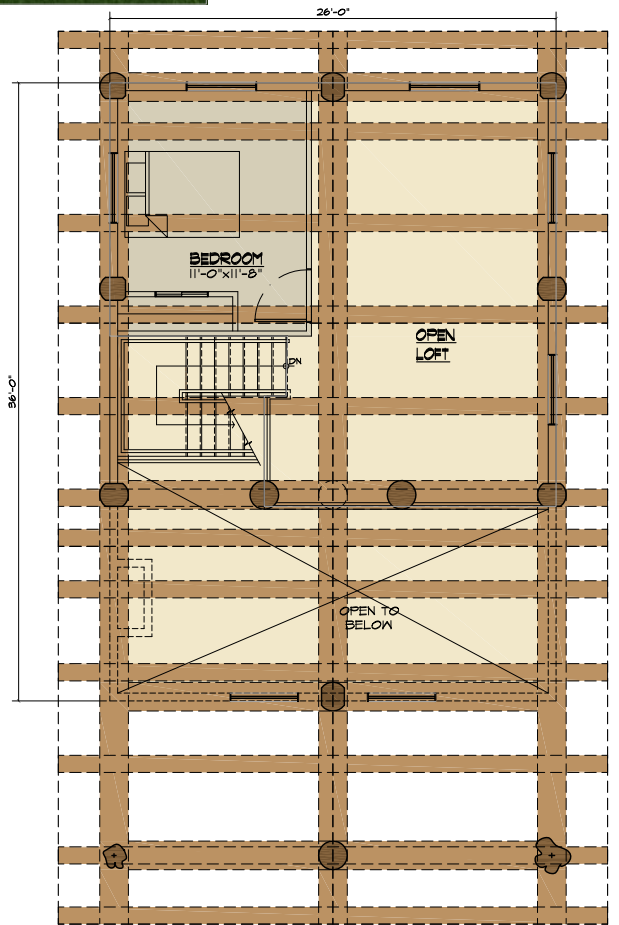

THE SILVER SPRING

TYEE HOMES
 PO BOX 336
 KIMBERLEY BC, VIA 2Y9
 250-427-0510
 1-855-TYEELOG

info@tyeeloghomes.com
 www.tyeehomes.com

THE SILVER SPRING

2 BED, 1 BATH
 MAIN FLOOR: 936 SQ FT
 LOFT FLOOR: 550 SQ FT

TOTAL: 1,486 SQ FT