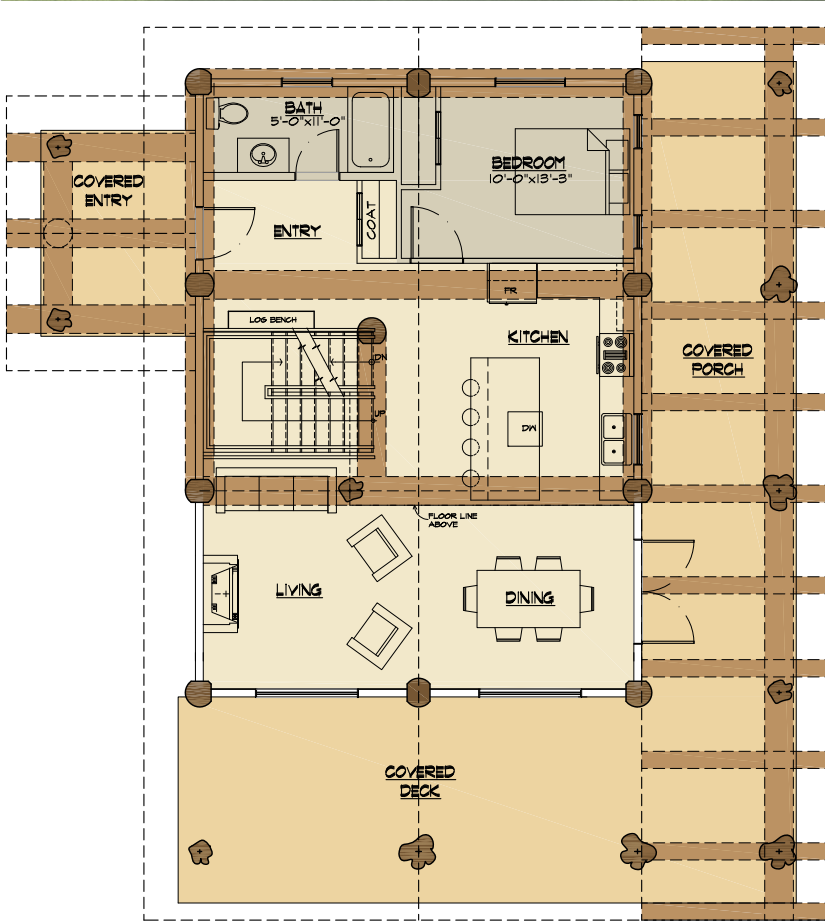

THE SILVER SPRING

TYEE HOMES
 PO BOX 336
 KIMBERLEY BC, VIA 2Y9
 250-427-0510
 1-855-TYEELOG

info@tyeeloghomes.com
 www.tyeehomes.com

THE SILVER SPRING

2 BED, 1 BATH
 MAIN FLOOR: 936 SQ FT
 LOFT FLOOR: 550 SQ FT

TOTAL: 1,486 SQ FT