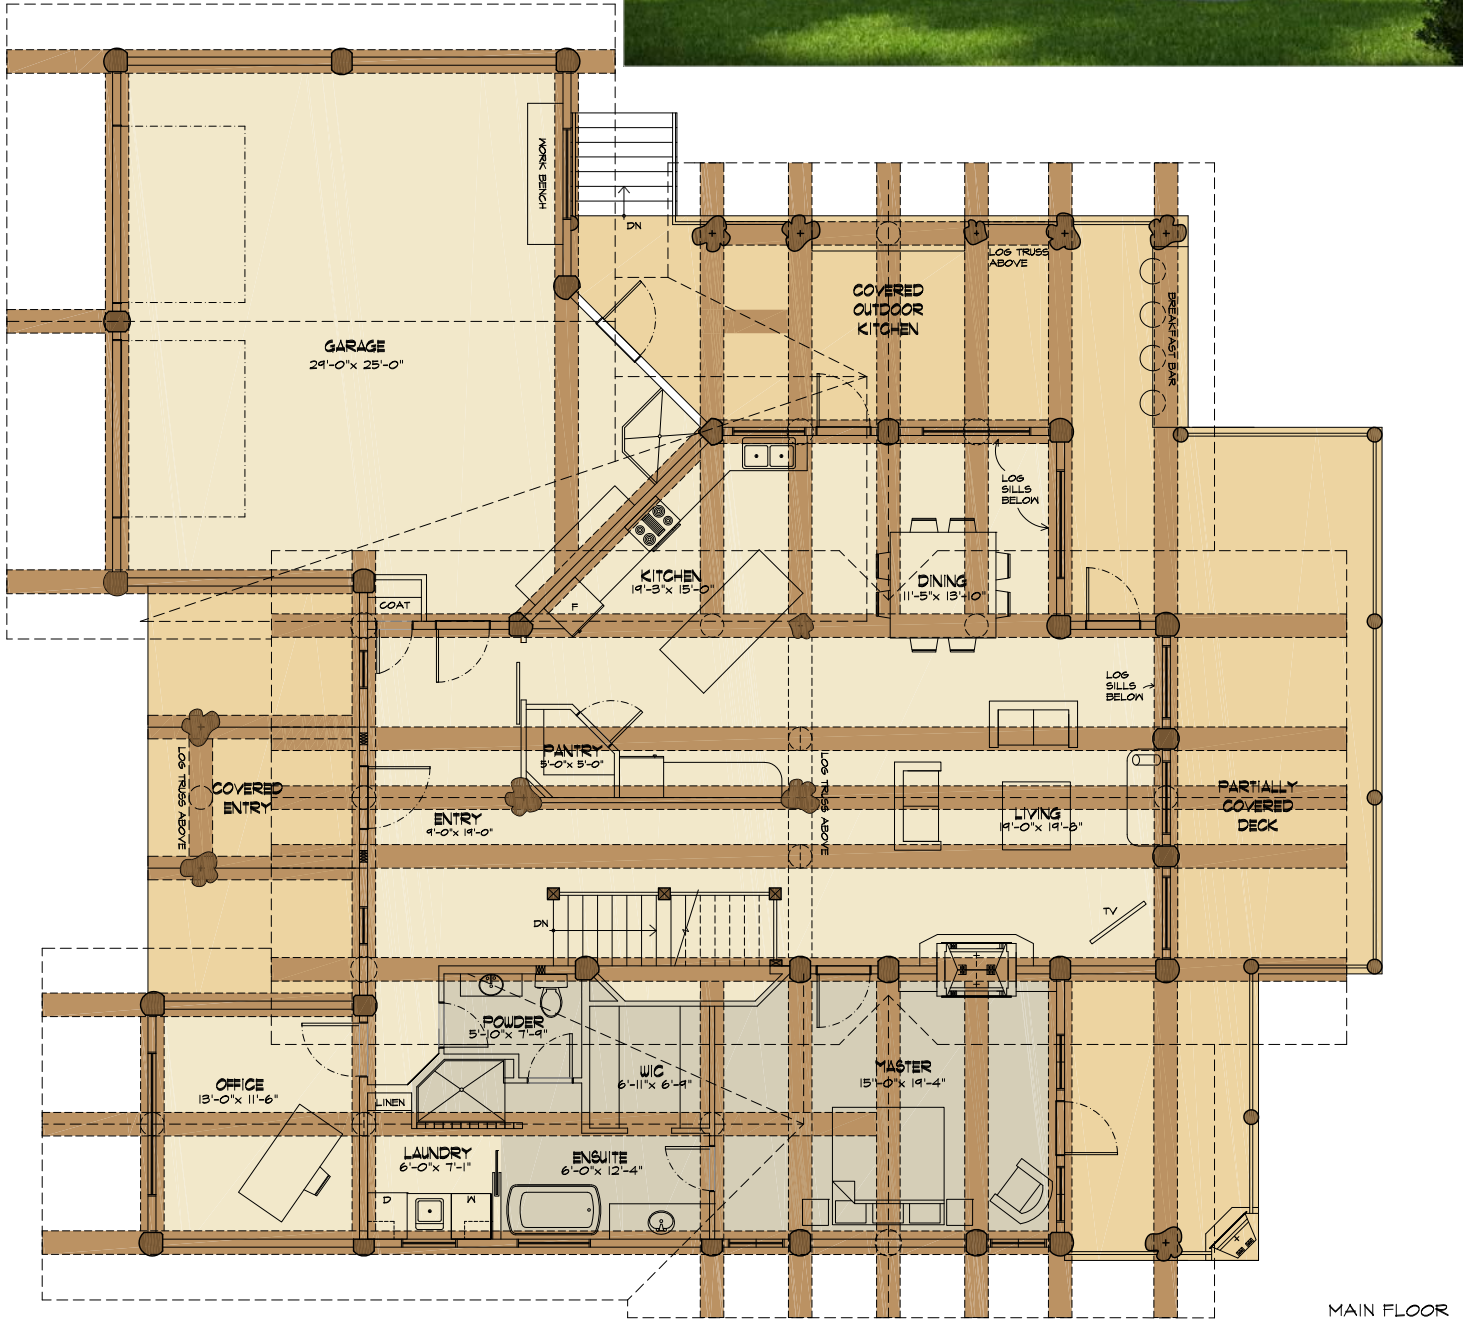

THE RADIUM

MAIN FLOOR

TYEE HOMES
 PO BOX 336
 KIMBERLEY BC, VIA 2Y9
 250-427-0510
 1-855-TYEELOG

info@tyeeloghomes.com
 www.tyeehomes.com

THE RADIUM

5 BED, 3 BATH

LOWER LEVEL: 1966 SQ FT
 MAIN FLOOR: 1966 SQ FT

TOTAL: 3932 SQ FT

THE RADIIUM

TYEE HOMES
 PO BOX 336
 KIMBERLEY BC, VIA 2Y9
 250-427-0510
 1-855-TYEELOG

info@tyeeloghomes.com
 www.tyeehomes.com

THE RADIIUM

5 BED, 3 BATH

LOWER LEVEL: 1966 SQ FT
 MAIN FLOOR: 1966 SQ FT

TOTAL: 3932 SQ FT