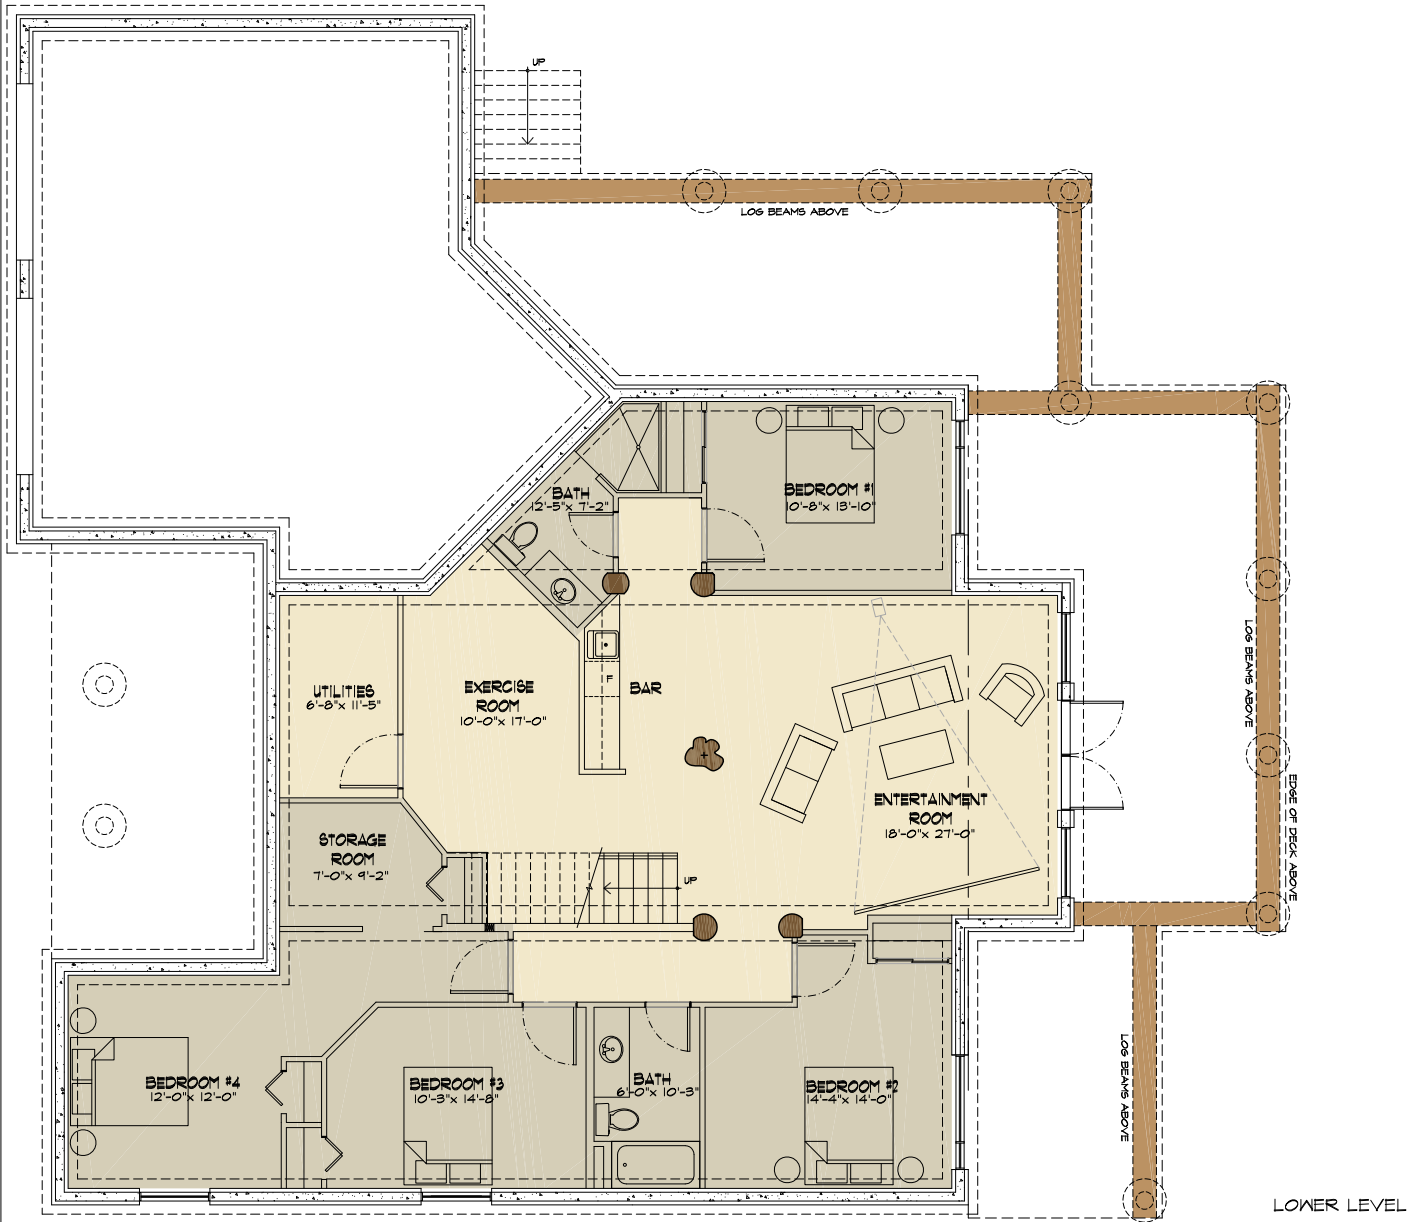

THE RADIUM

MAIN FLOOR

TYEE HOMES
 PO BOX 336
 KIMBERLEY BC, VIA 2Y9
 250-427-0510
 1-855-TYEELOG

info@tyeeloghomes.com
 www.tyeehomes.com

THE RADIUM

5 BED, 3 BATH

LOWER LEVEL: 1966 SQ FT
 MAIN FLOOR: 1966 SQ FT

TOTAL: 3932 SQ FT

THE RADIIUM

TYEE HOMES
 PO BOX 336
 KIMBERLEY BC, VIA 2Y9
 250-427-0510
 1-855-TYEELOG

info@tyeeloghomes.com
 www.tyeehomes.com

THE RADIIUM

5 BED, 3 BATH

LOWER LEVEL: 1966 SQ FT
 MAIN FLOOR: 1966 SQ FT

TOTAL: 3932 SQ FT